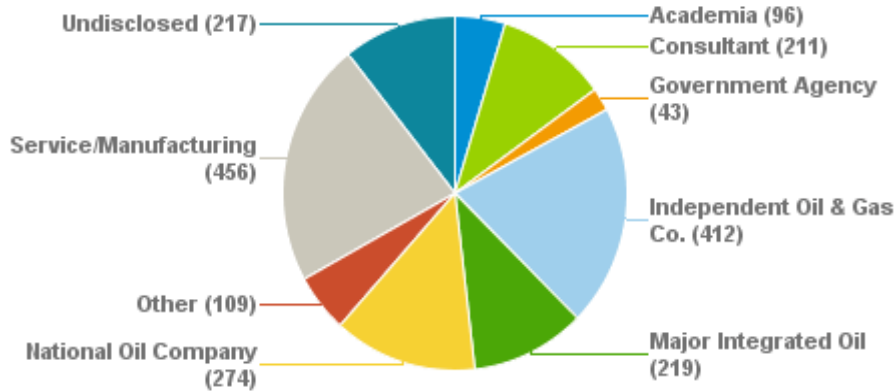

[Click here to Join.](#)

For more information on sanctions, visit our website [here](#).

Reminder #2: SPE Members in Transition Toolkit

Additional Data

With Year-on-Year Comparisons

Wellbore Positioning Technical Section

The Industry Steering Committee on
Wellbore Survey Accuracy (ISCWSA)

2020

Professionals by Region

2021

Professionals by Region

2020

Professionals by Job Classification

2021

Professionals by Job Classification

2020

Professionals by Company Category

2021

Professionals by Company Category

Wellbore Positioning Technical Section

The Industry Steering Committee on
Wellbore Survey Accuracy (ISCWSA)