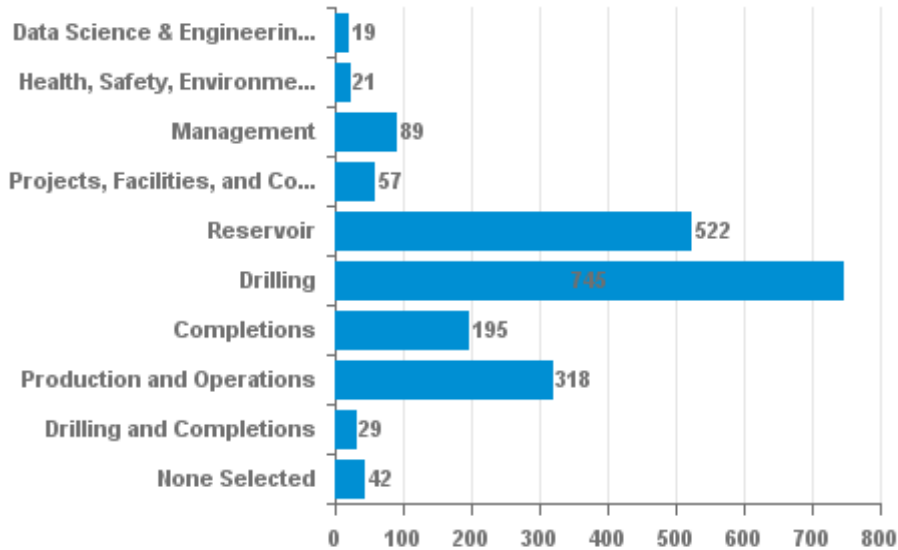

Professionals by Job Classification

2020

Professionals by Company Category

2021

Professionals by Company Category

Wellbore Positioning Technical Section

The Industry Steering Committee on
Wellbore Survey Accuracy (ISCWSA)

2020

Professional Members by Primary Technical Discipline

2021

Professional Members by Primary Technical Discipline

2020

2021

Professional Members by Secondary Technical Discipline

Professional Members by Secondary Technical Discipline