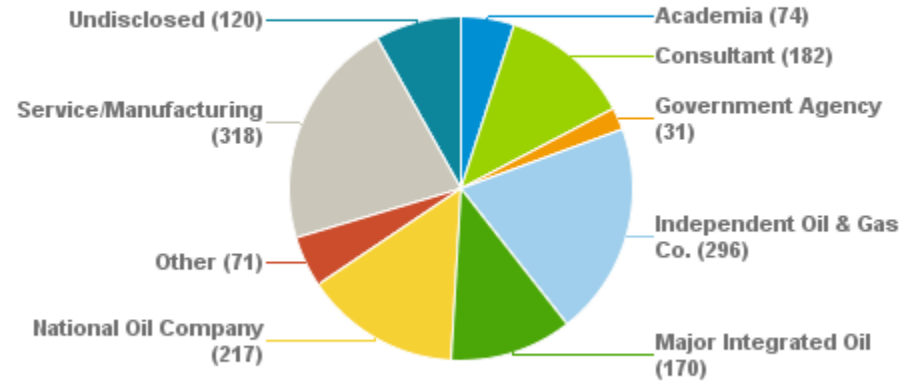

Professionals by Job Classification

2020

Professionals by Company Category

2021

Professionals by Company Category

Wellbore Positioning Technical Section

The Industry Steering Committee on
Wellbore Survey Accuracy (ISCWSA)

2020

Professional Members by Primary Technical Discipline

2021

Professional Members by Primary Technical Discipline

2020

2021

Professional Members by Secondary Technical Discipline

Professional Members by Secondary Technical Discipline