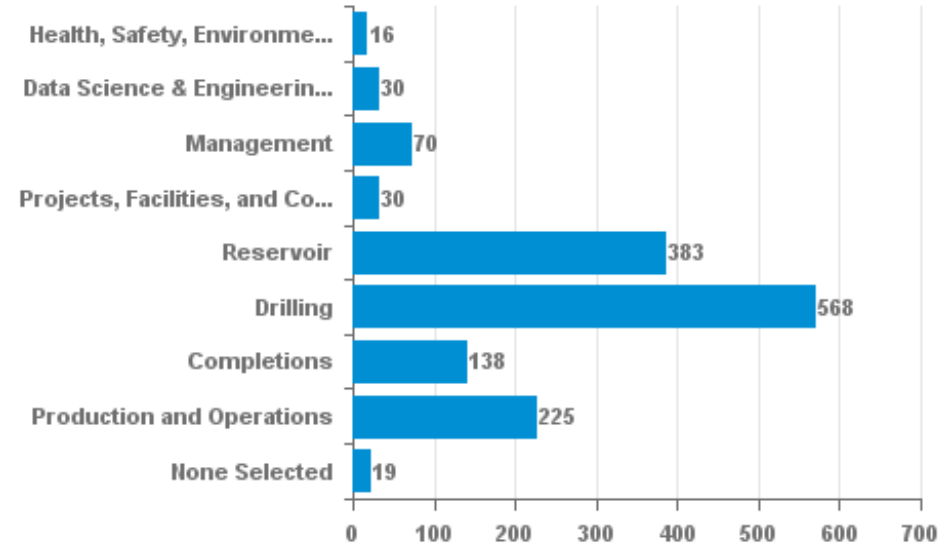

Professionals by Job Classification

2020

Professionals by Company Category

2021

Professionals by Company Category

Wellbore Positioning Technical Section

The Industry Steering Committee on
Wellbore Survey Accuracy (ISCWSA)

2020

Professional Members by Primary Technical Discipline

2021

Professional Members by Primary Technical Discipline

2020

2021

Professional Members by Secondary Technical Discipline

Professional Members by Secondary Technical Discipline