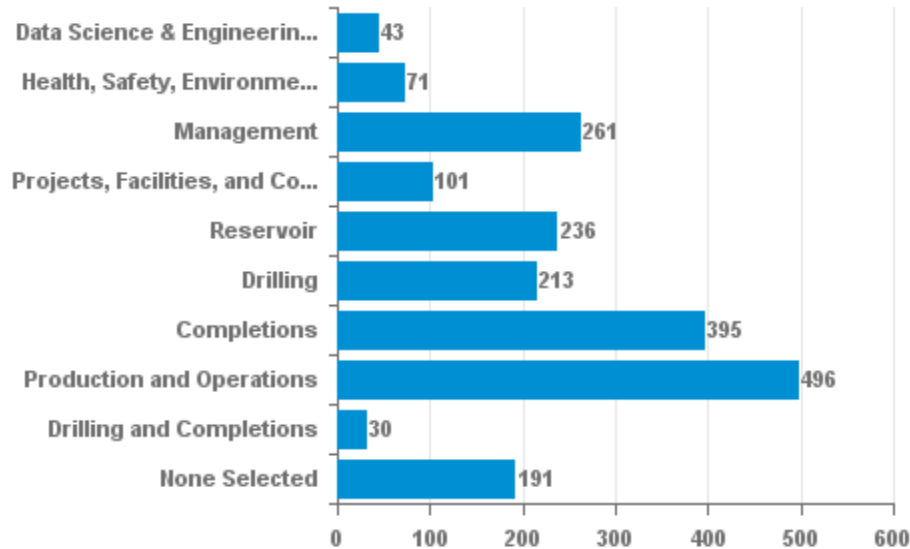

Professionals by Job Classification

2020

Professionals by Company Category

2021

Professionals by Company Category

Wellbore Positioning Technical Section

The Industry Steering Committee on
Wellbore Survey Accuracy (ISCWSA)

2020

Professional Members by Primary Technical Discipline

2021

Professional Members by Primary Technical Discipline

2020

2021

Professional Members by Secondary Technical Discipline

Professional Members by Secondary Technical Discipline