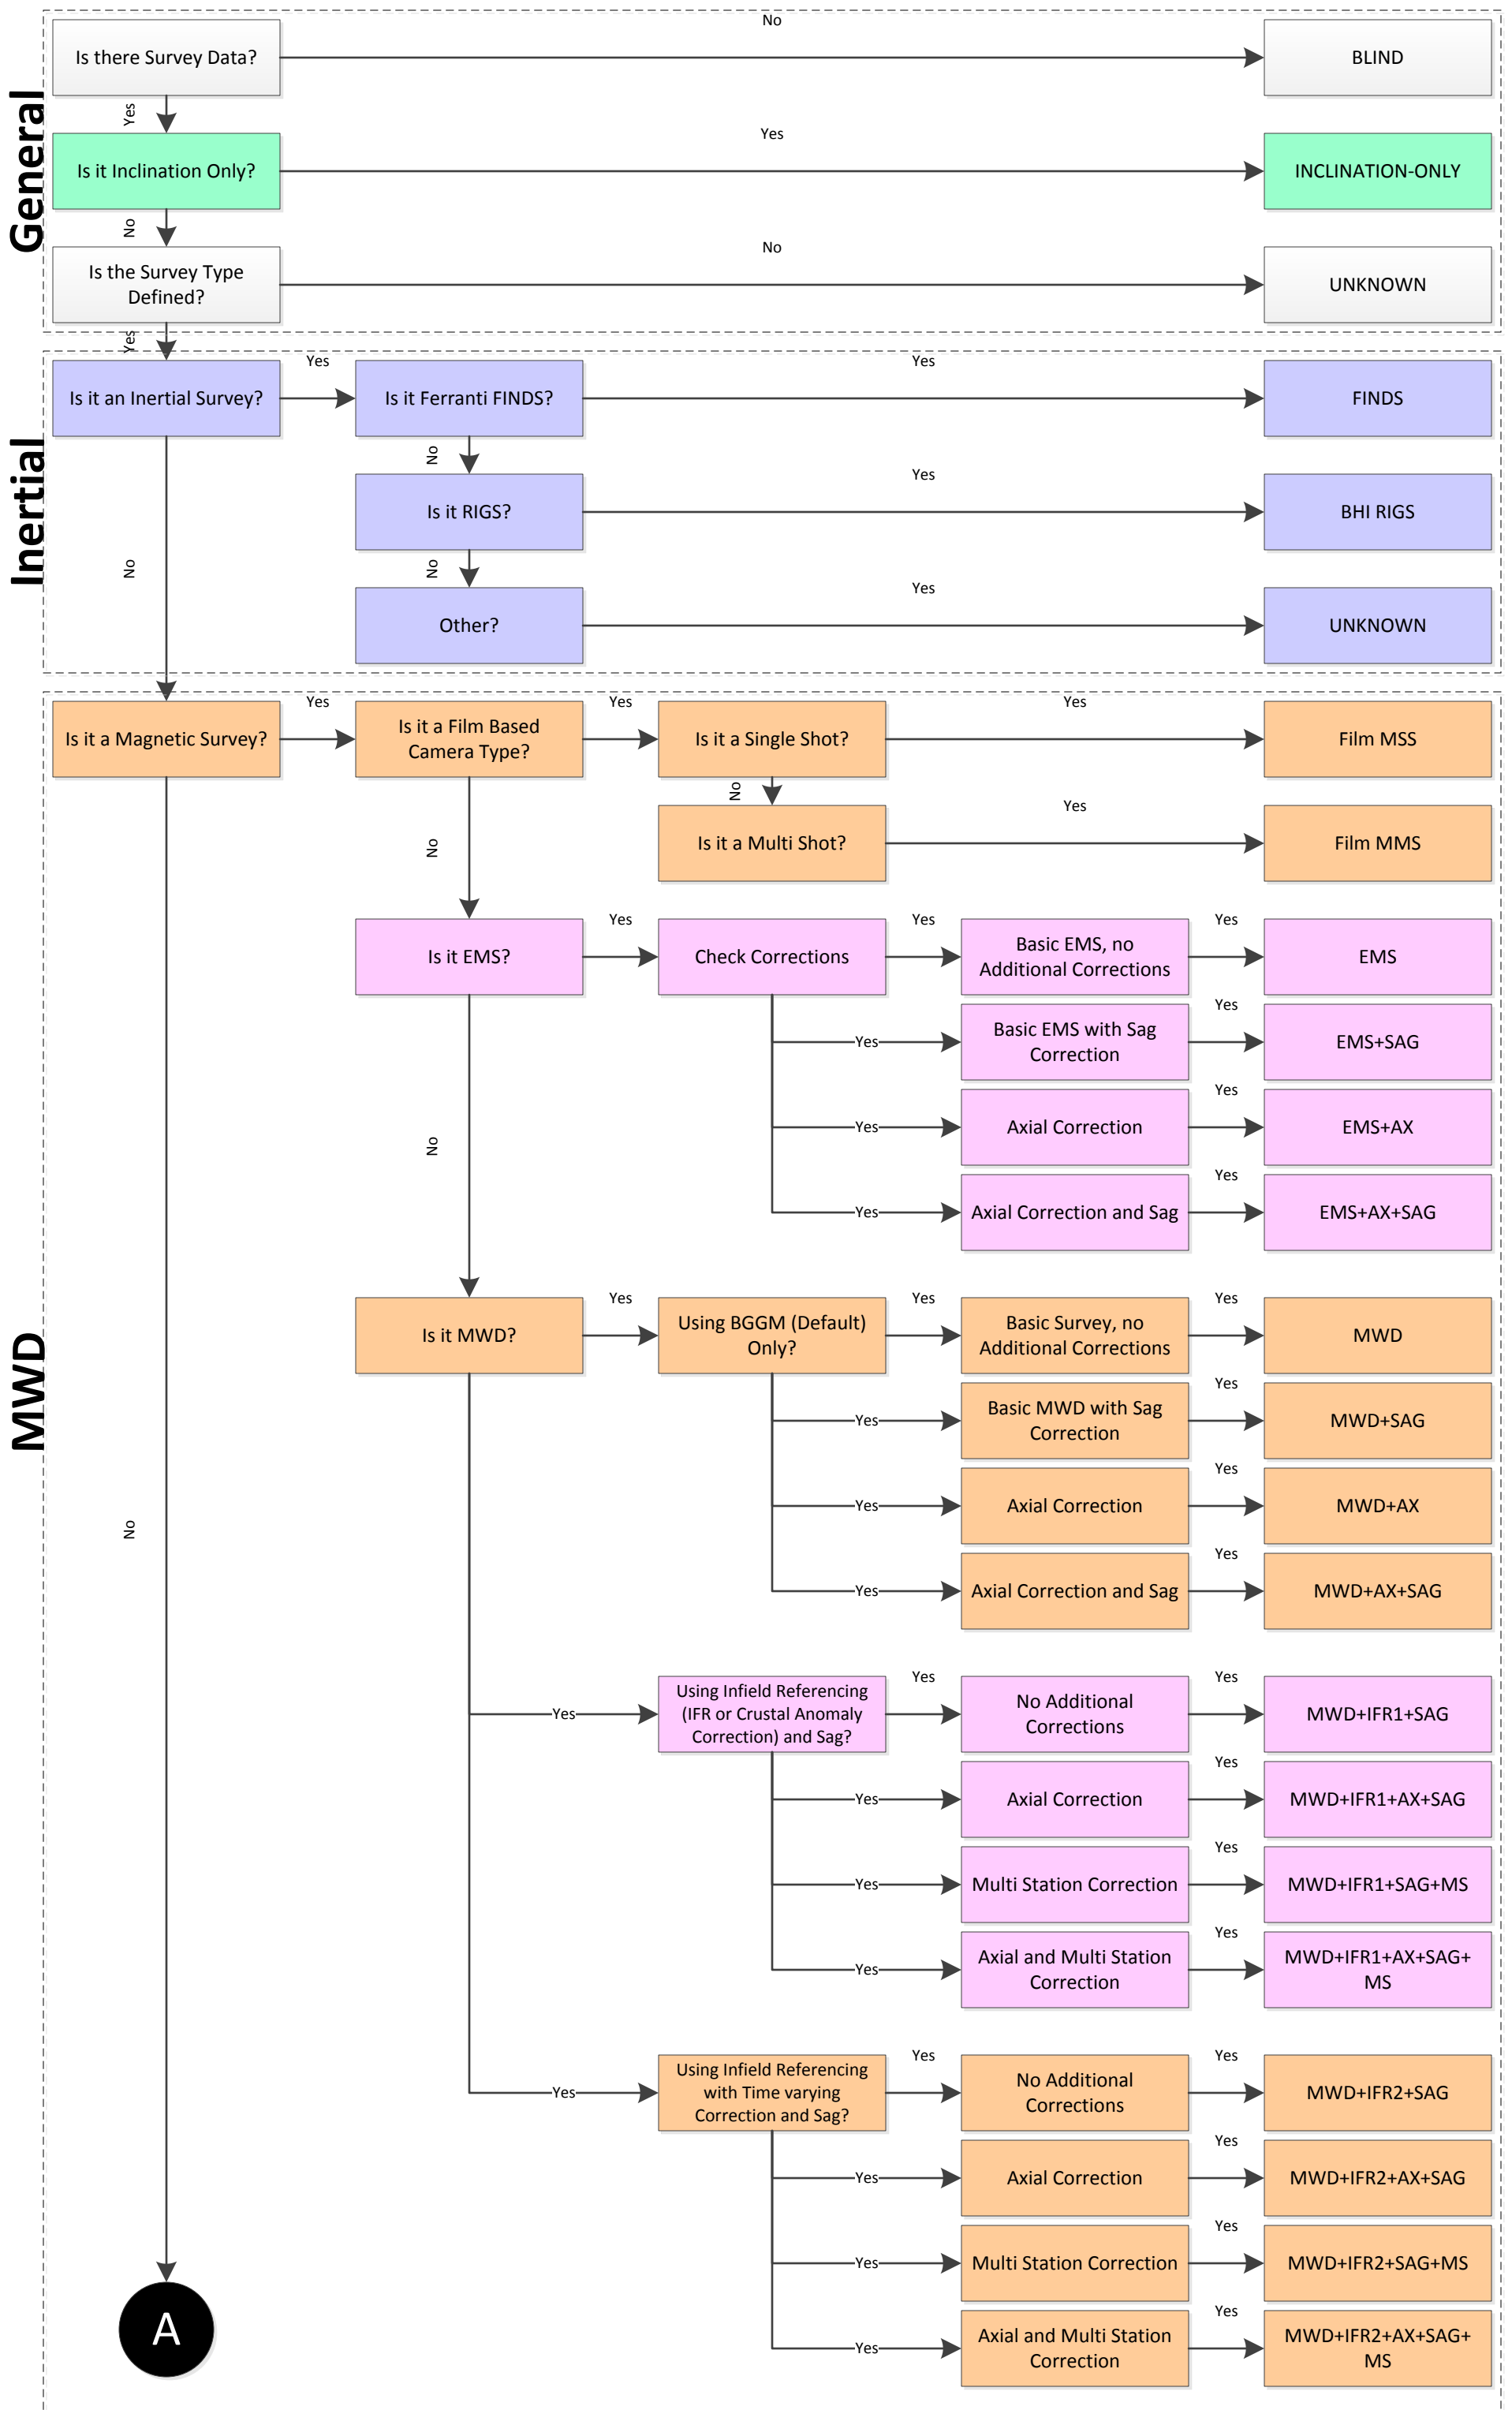

Selecting an OWSG Standard Survey Tool Error Model

Selecting an OWSG Standard Survey Tool Error Model, cont.

A